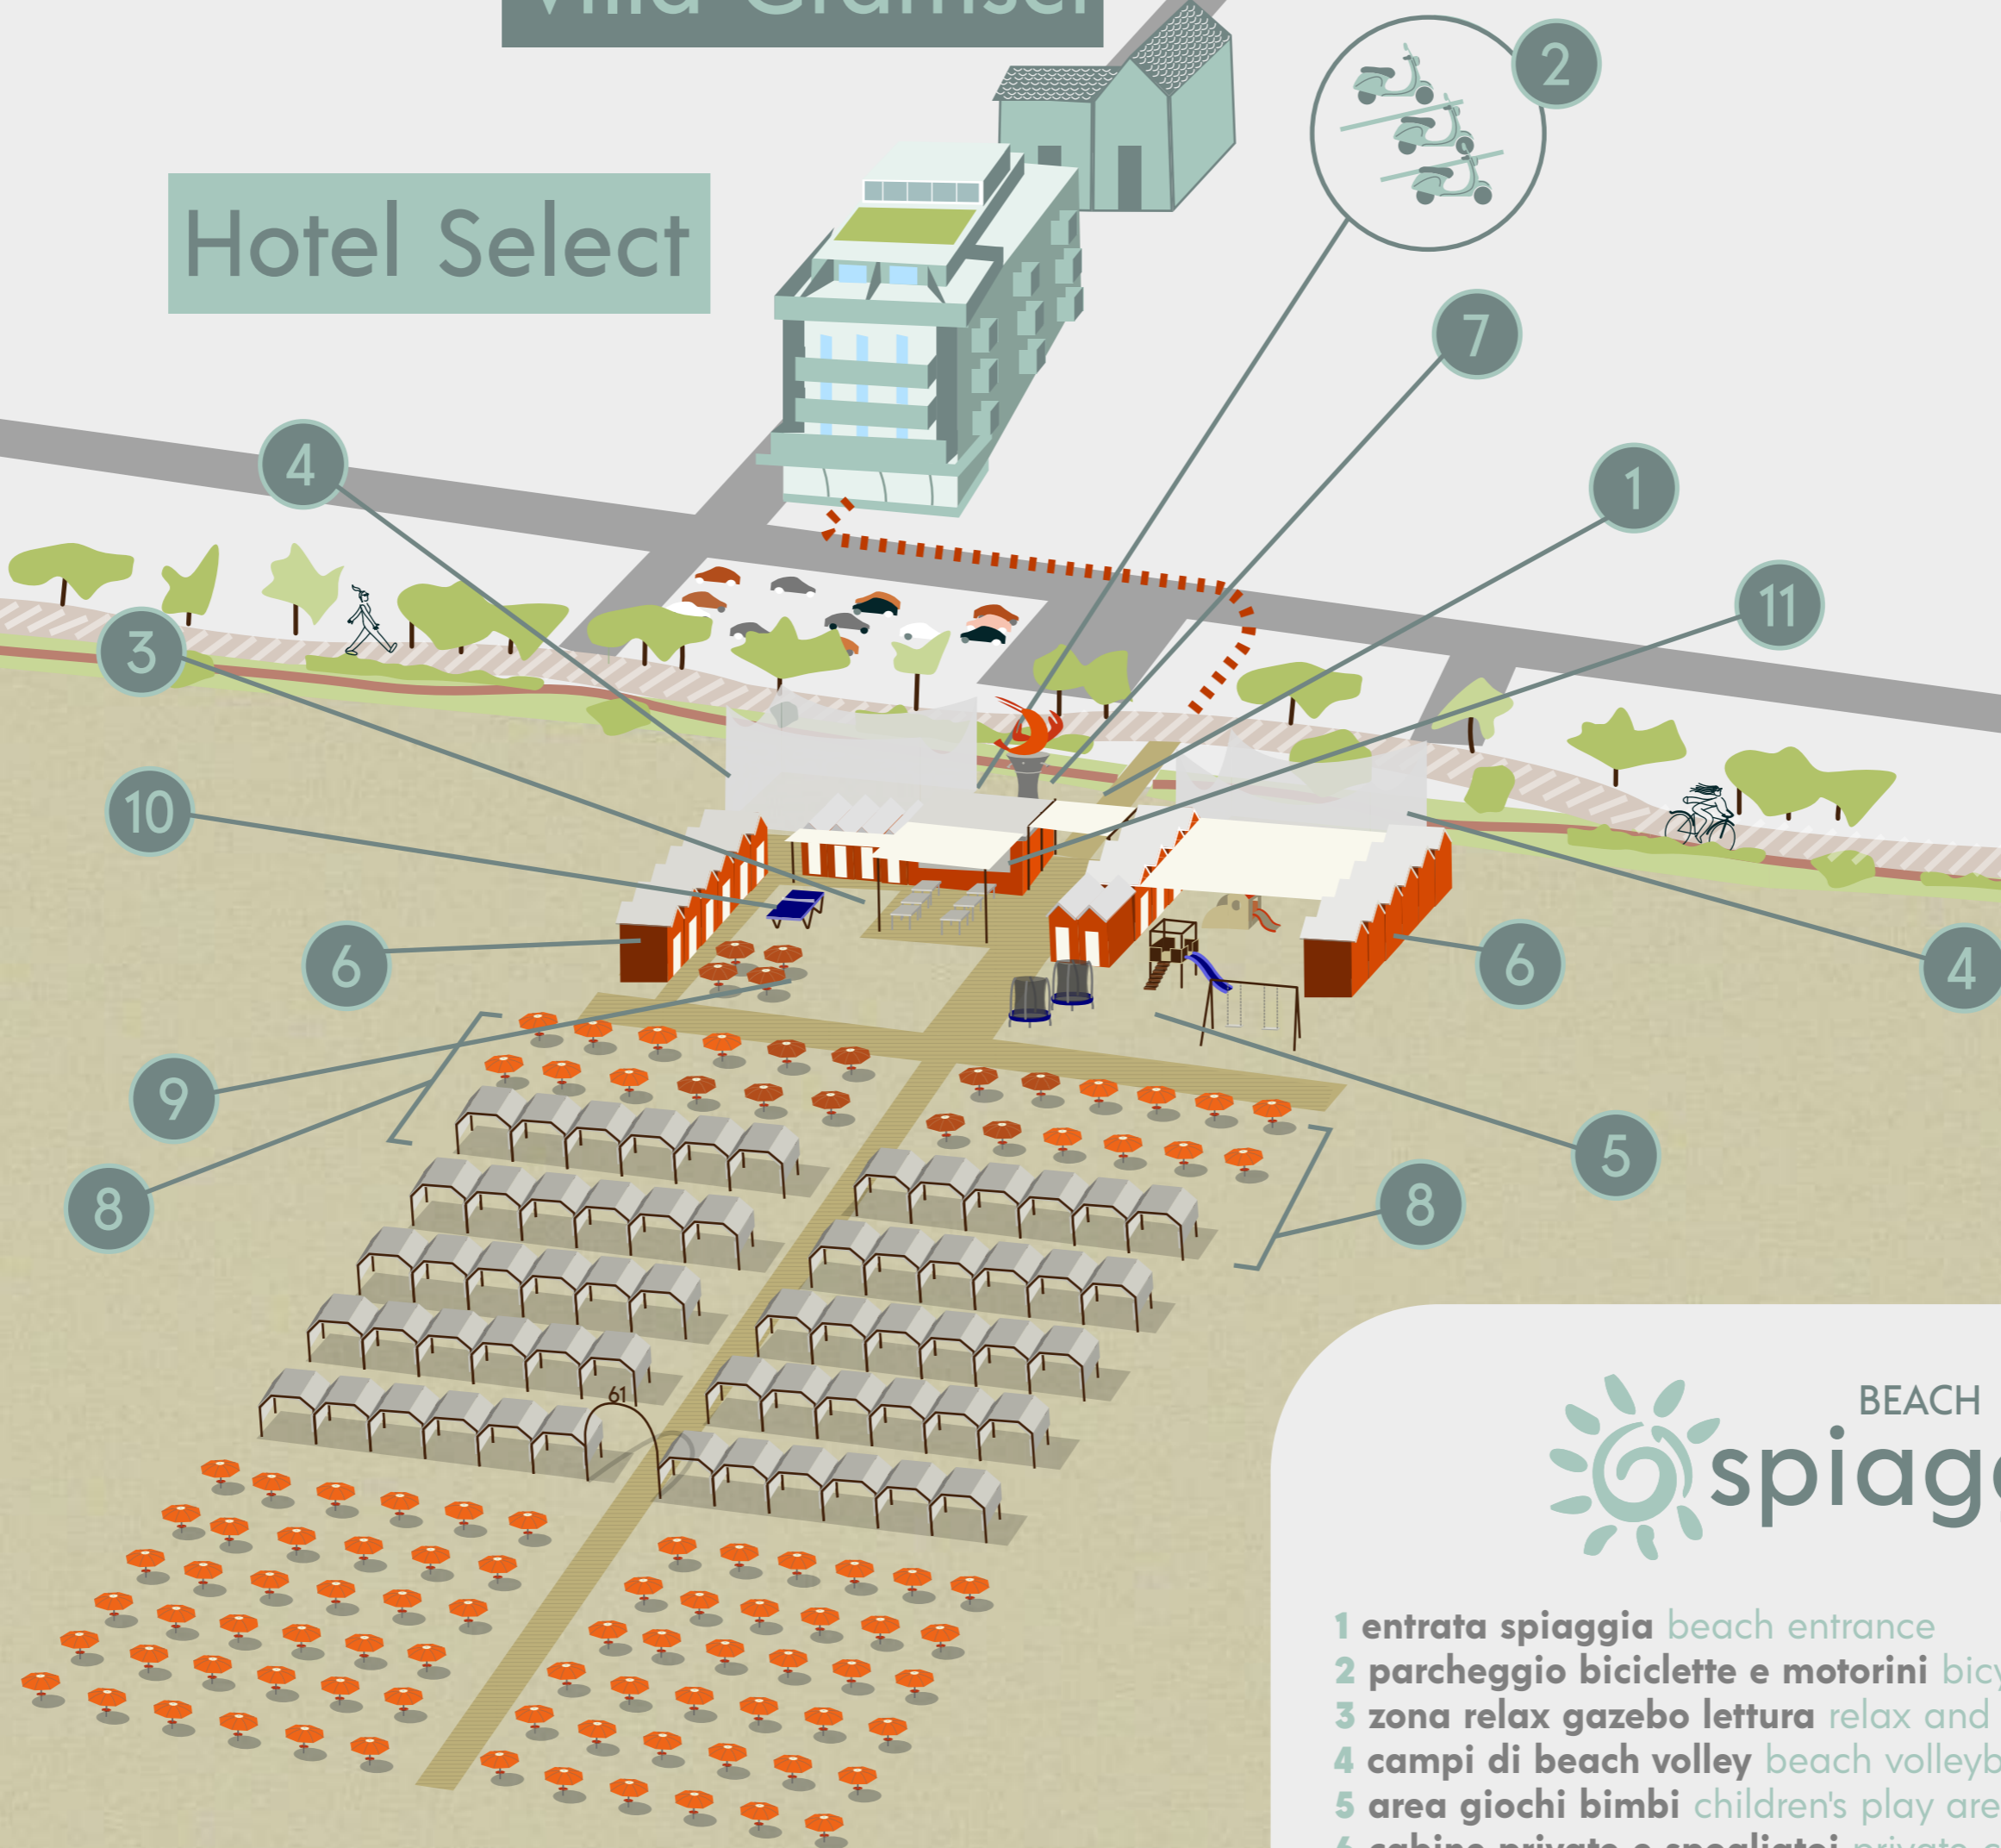

Villa Gramsci

Hotel Select

viale Milano

lungomare

viale Milano

lungomare

- 1 **entrata spiaggia** beach entrance
- 2 **parcheggio biciclette e motorini** bicycle and motorcycle park
- 3 **zona relax gazebo lettura** relax and reading area
- 4 **campi di beach volley** beach volleyball camps
- 5 **area giochi bimbi** children's play area
- 6 **cabine private e spogliatoi** private cabins and changing rooms
- 7 **docce calde e bagni** hot showers and baths
- 8 **ombrelloni hotels** hotels umbrellas
- 9 **ombrelloni dog friendly** umbrellas dog friendly
- 10 **ping pong** ping pong spot
- 11 **reception** reception desk